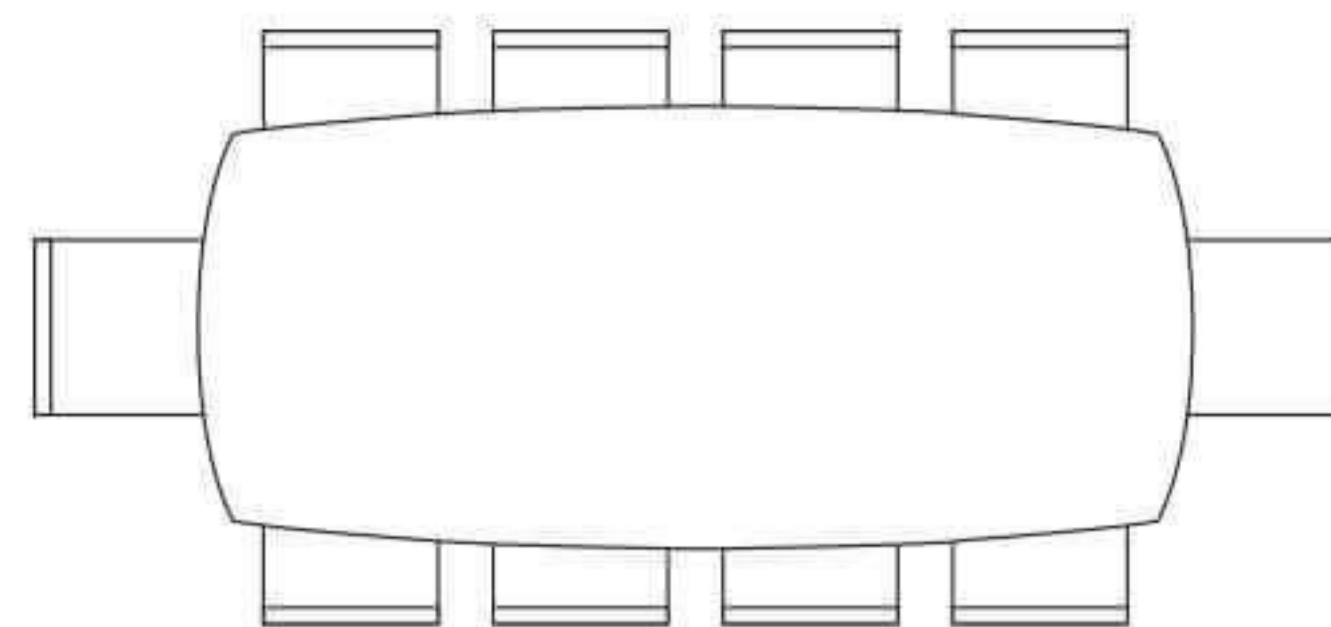

ZED 240

TAVOLO FISSO A BOTTICELLA / BARREL-SHAPED NON-EXTENDABLE TABLE

COD. TP202

L 240 P 110 H 75 cm

75

110

240

FINITURE / FINISHES