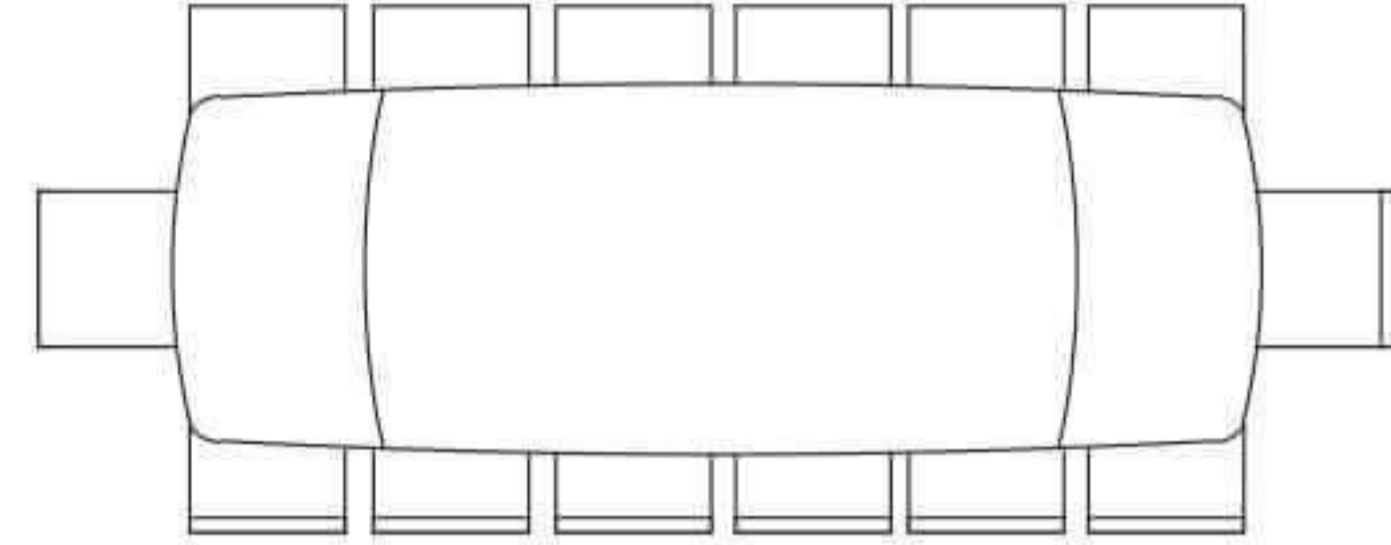

TAVOLO ALLUNGABILE A BOTTICELLA / BARREL-SHAPED EXTENDABLE TABLE

COD. TA202

L 200/300 P 100 H 75 cm

75

200

100

300

FINITURE / FINISHES