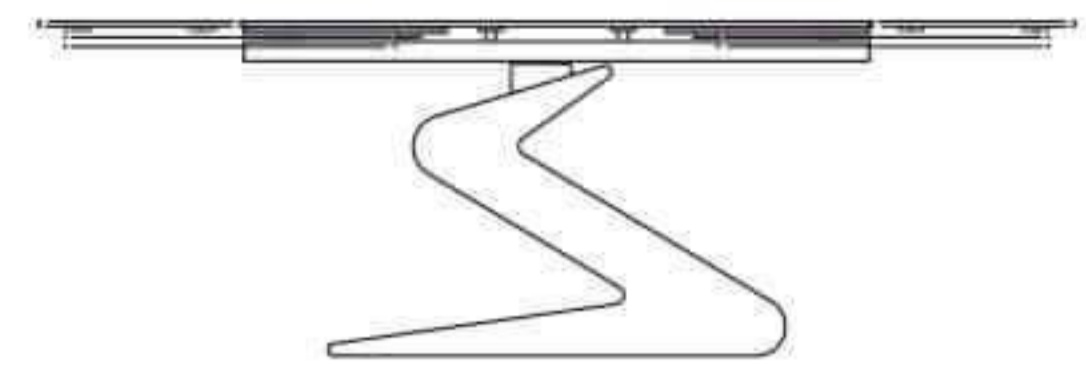

TAVOLO ALLUNGABILE A BOTTICELLA / BARREL-SHAPED EXTENDABLE TABLE

COD. TA202

L 200/300 P 100 H 75 cm

75

200

100

300

FINITURE / FINISHES