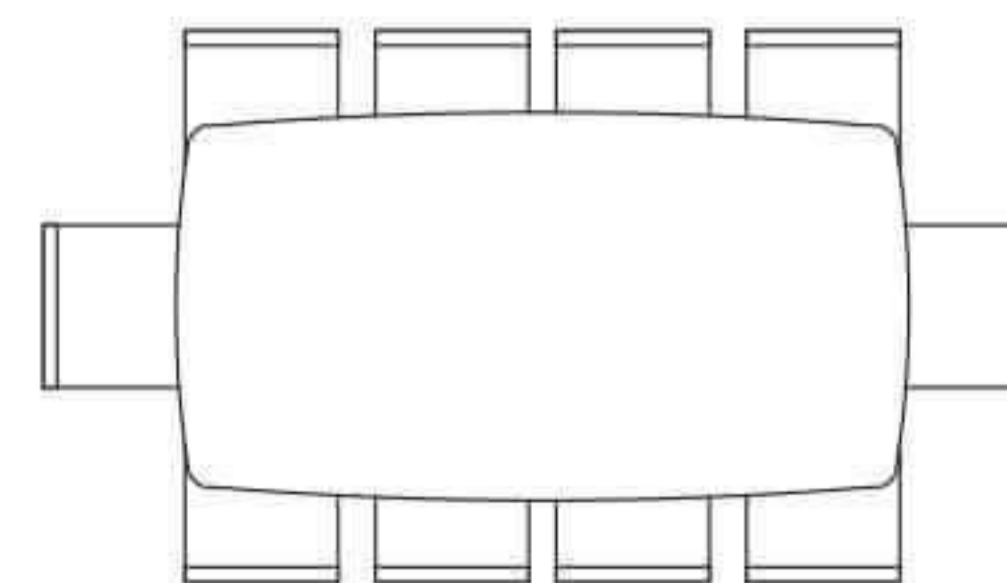

ZED 200

TAVOLO FISSO A BOTTICELLA / BARREL-SHAPED NON-EXTENDABLE TABLE

COD. TP204

L 200 P 100 H 75 cm

75

100

200

FINITURE / FINISHES