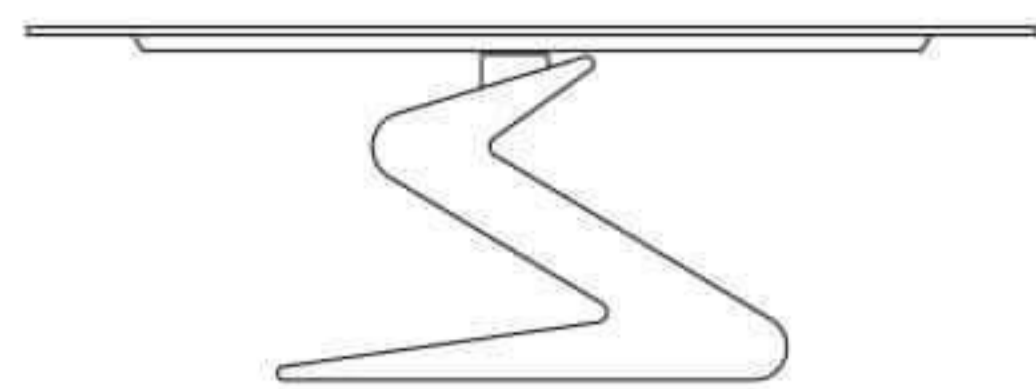

ZED 240

TAVOLO FISSO A BOTTICELLA / BARREL-SHAPED NON-EXTENDABLE TABLE

COD. TP202

L 240 P 110 H 75 cm

75

110

240

FINITURE / FINISHES